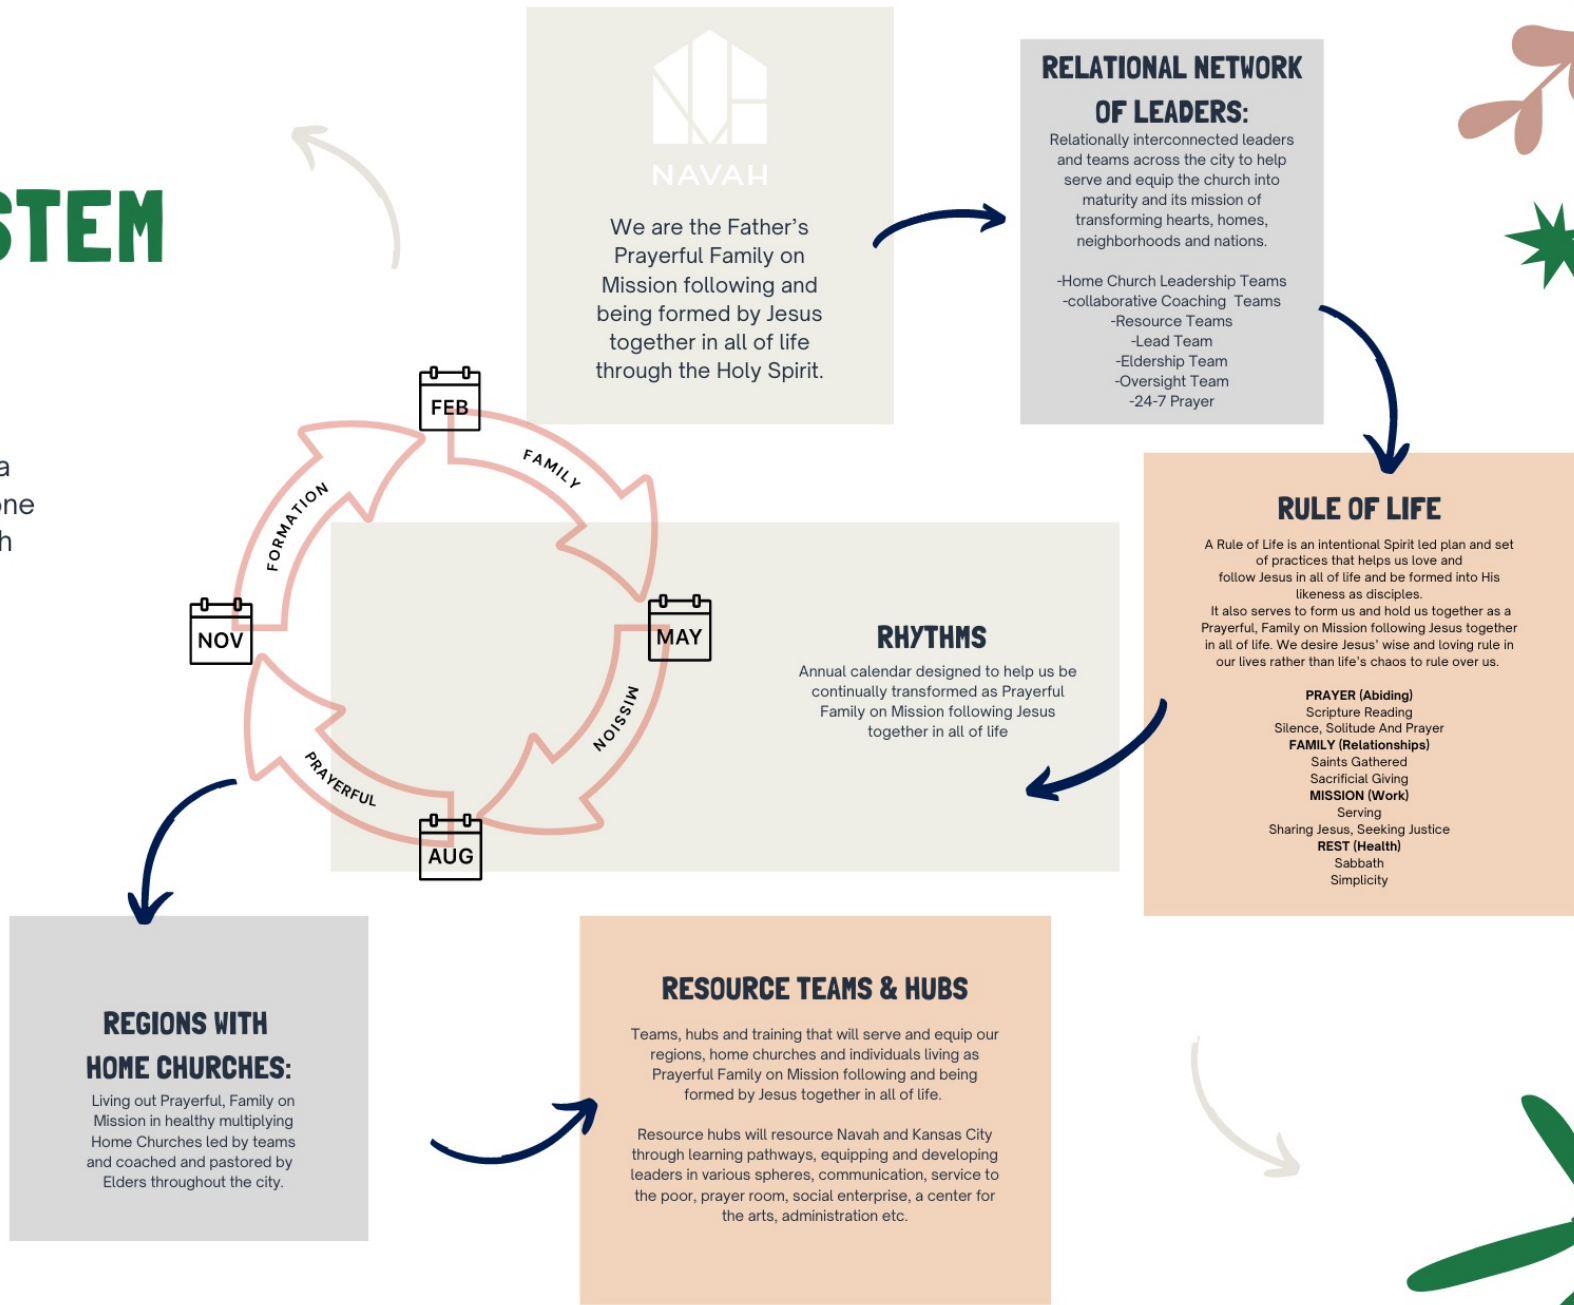

NAVAH ECOSYSTEM 2023

ECOSYSTEM

Different parts within a whole that depend on one another for life, growth and flourishing

NAVAH

We are the Father's Prayerful Family on Mission following and being formed by Jesus together in all of life through the Holy Spirit.

RELATIONAL NETWORK OF LEADERS:

Relationally interconnected leaders and teams across the city to help serve and equip the church into maturity and its mission of transforming hearts, homes, neighborhoods and nations.

- Home Church Leadership Teams
- collaborative Coaching Teams
- Resource Teams
- Lead Team
- Eldership Team
- Oversight Team
- 24-7 Prayer

RULE OF LIFE

A Rule of Life is an intentional Spirit led plan and set of practices that helps us love and follow Jesus in all of life and be formed into His likeness as disciples.

It also serves to form us and hold us together as a Prayerful, Family on Mission following Jesus together in all of life. We desire Jesus' wise and loving rule in our lives rather than life's chaos to rule over us.